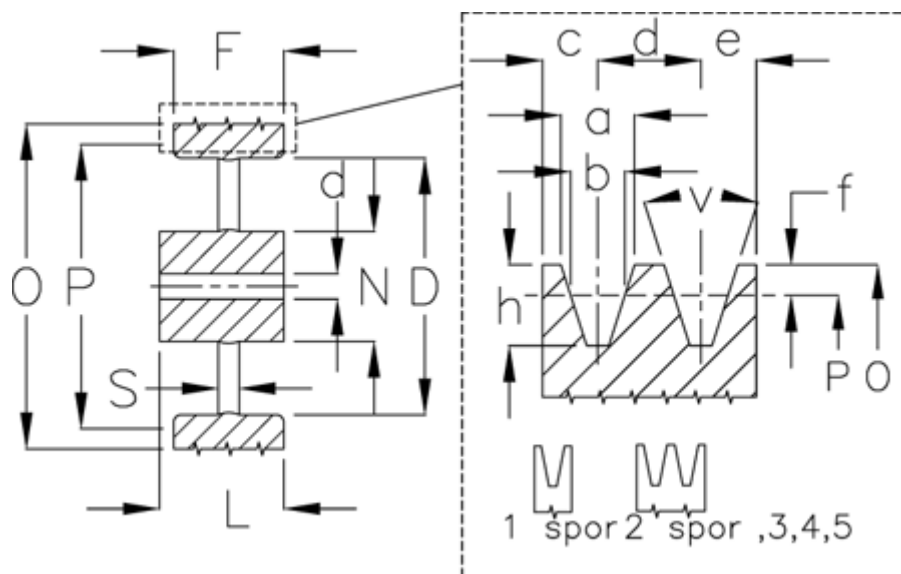

Article number: 60410028001

Description: V-belt pulley, no bore A 280/1

Measures

D	= 247	S	= 14
d	= 20	Type	= A
F	= 20.0		
L	= 50		
N	= 75		
Number of ribs	= 1		
O	= 285.5		
P	= 280		